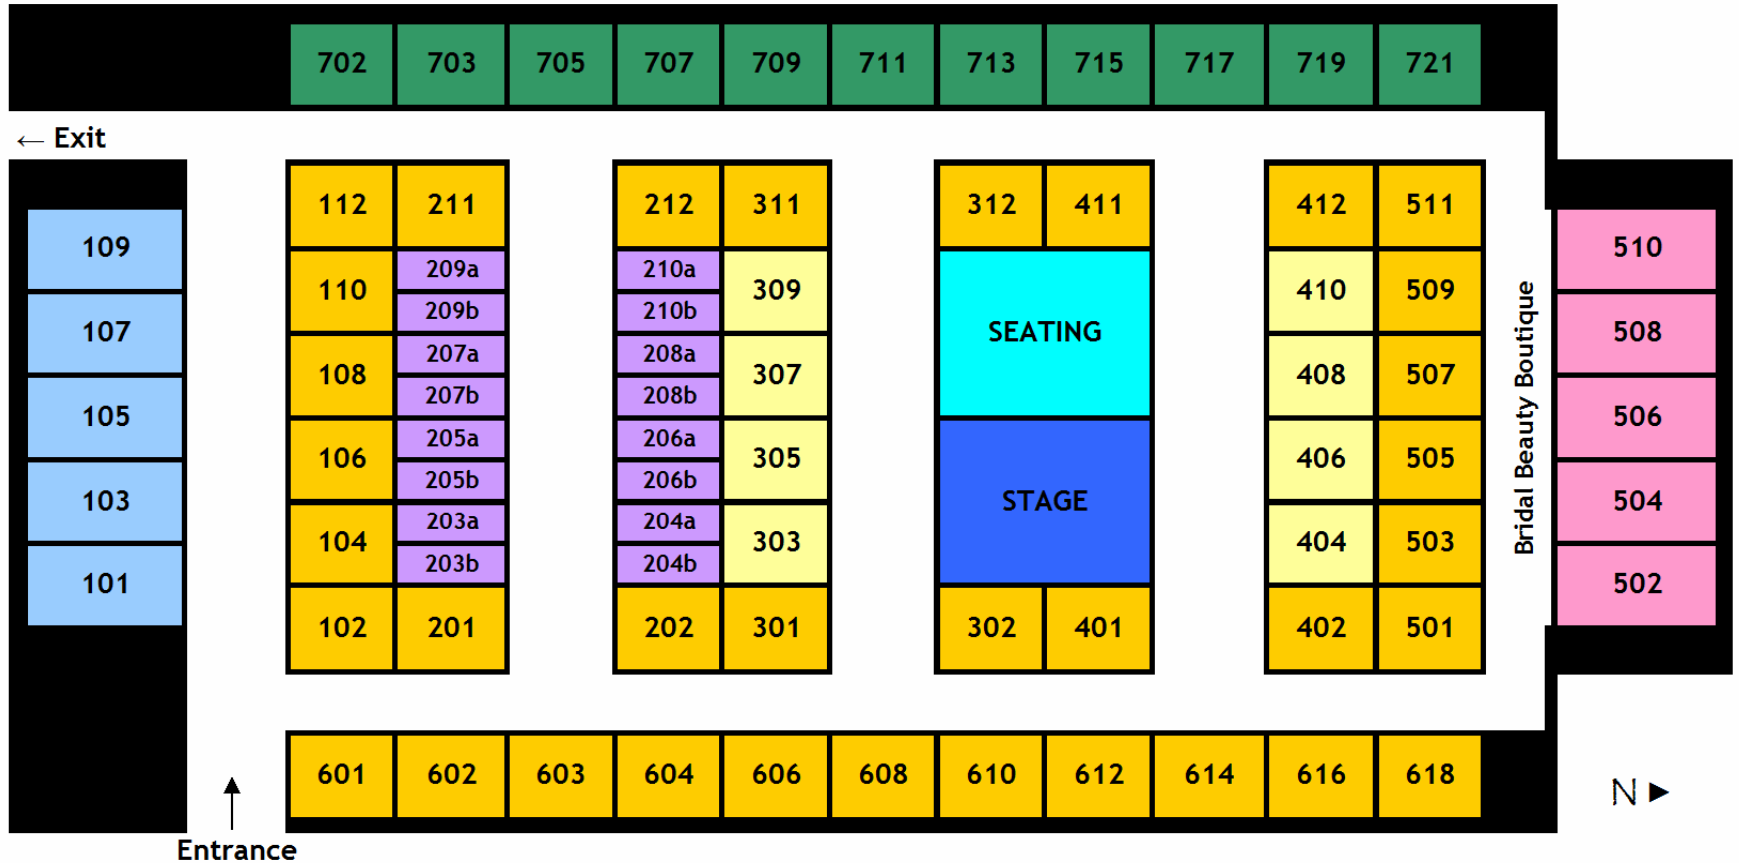

# Provo High School Gymnasium

	\$375		\$650		\$750
	\$600		\$725		\$850

Call for pricing and availability of 10' x 20' booths